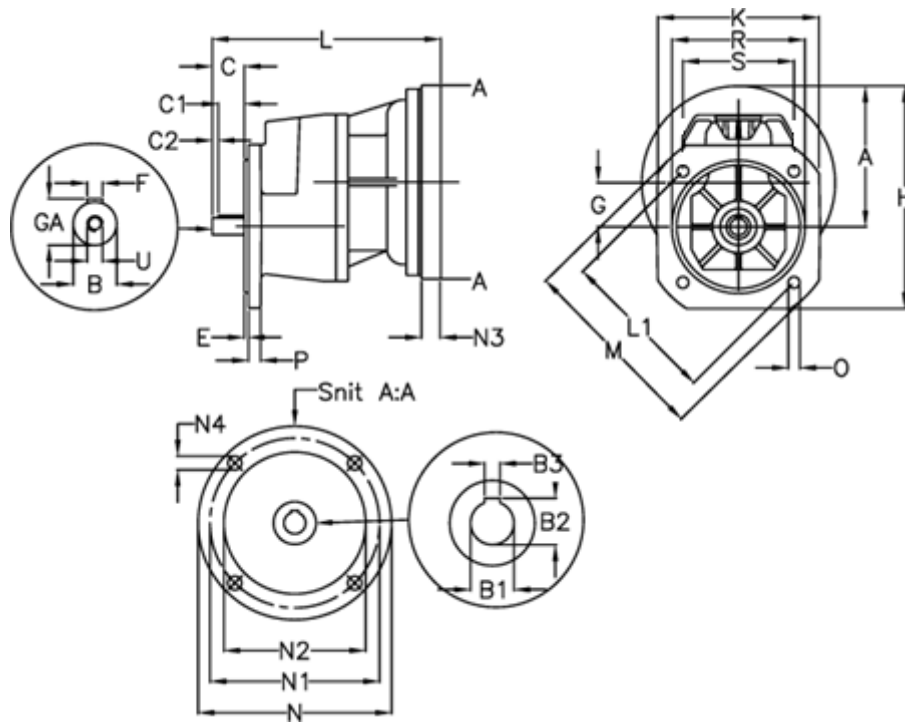

Article number: 40550400192435  
 Description: Single Stage Helical Gear  
 S 401-1,9-P90B5

## Measures

A = 154.7	E = 4.0	M = 250.0	R = 180
B = 28	F = 8x7x50	N = 200	S = 155
B1 = 24	G = 61.7	N1 = 165	U = M8
B2 = 27.3	GA = 31.0	N2 = 130	
B3 = 8	H = 259.7	N3 = -	
C = 60	K = 210	N4 = M12x16	
C1 = 50	L = 304	O = 14.0	
C2 = 5	L1 = 215.0	P = 12	